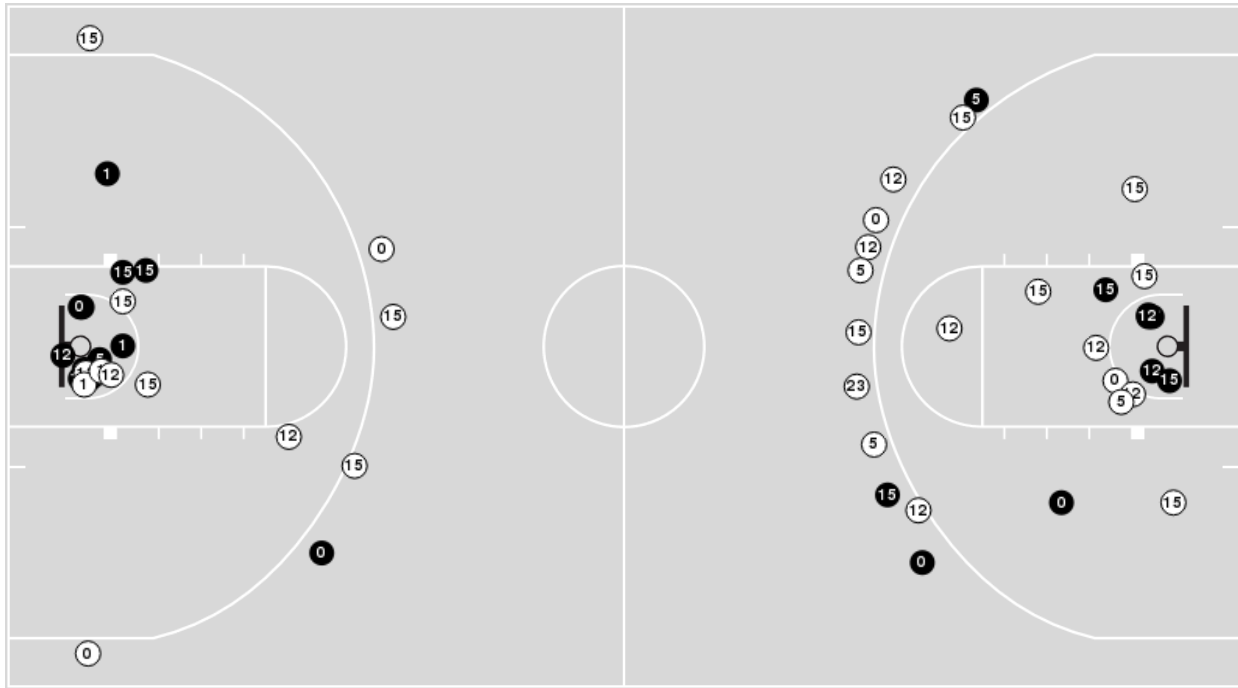

Players => 0, 1, 5, 6, 7, 12, 13, 14, 15, 23, 25, 32, 33FG Types=>AllResults=>All

Kansas

All Field Goals