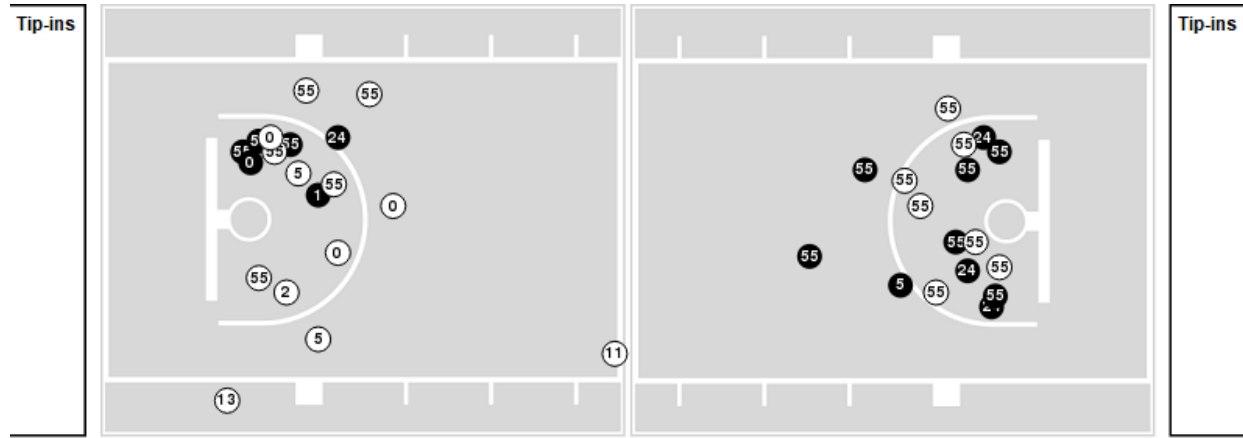

Blow Up Chart

● Made ○ Missed N - Player Number

Iowa St.	M/A	%
Field Goals	23/59	39
2 Points	18/44	41
3 Points	5/15	33
Free Throws	7/10	70

Iowa St.	M/A	%
Points in the Paint	32 (16 / 35)	46
Fast Break Points	2 (1/1)	100
Second Chance Points	15 (9/11)	82
Effective FG%	43