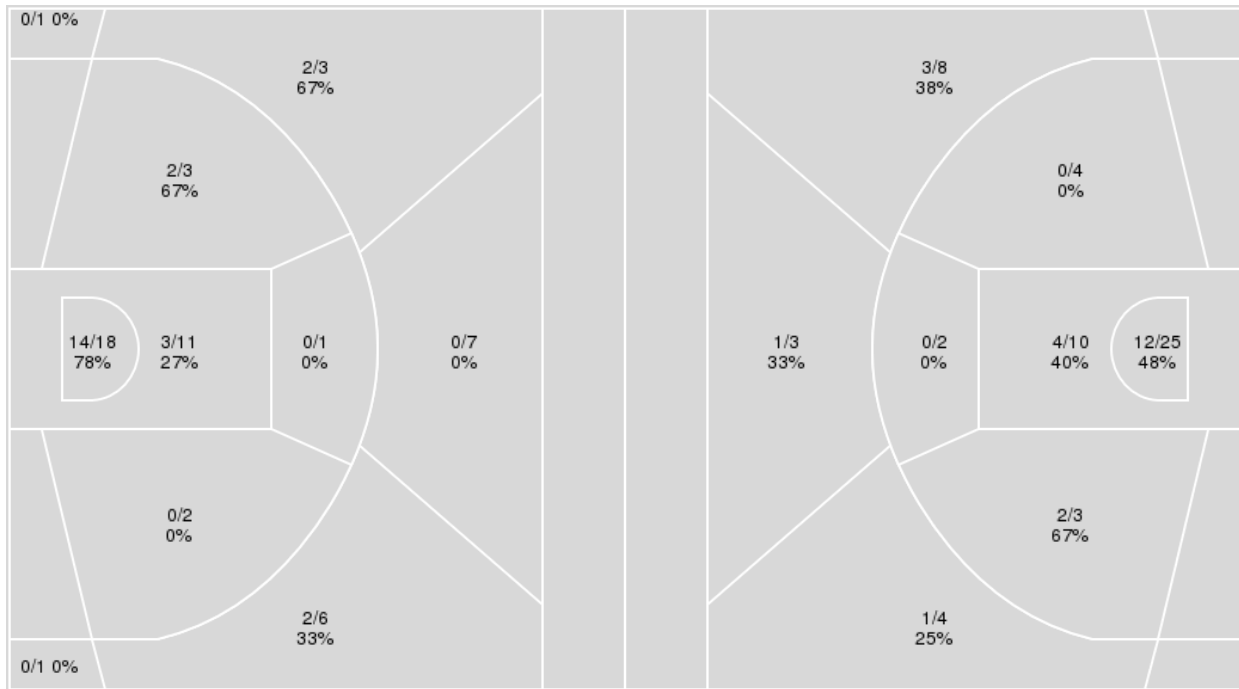

Iowa St. at Kansas

01/24/24 Allen Fieldhouse, Lawrence
2023-24 Women's Basketball

Officials: Gina Cross, Brain Hall, Tiara Cruse

{ Players => 0, 1, 5, 6, 7, 12, 13, 14, 15, 23, 25, 32, 33; } FG Types => All; Results => All;

{ Players => 0, 1, 2, 3, 4, 5, 11, 12, 13, 15, 23, 24, 55; } FG Types => All; Results => All;

Kansas

Iowa St.

Kansas	M/A	%
Field Goals	23/53	43
2 Points	19/35	54
3 Points	4/18	22
Free Throws	10/12	83

Iowa St.	M/A	%
Field Goals	23/59	39
2 Points	18/44	41
3 Points	5/15	33
Free Throws	7/10	70