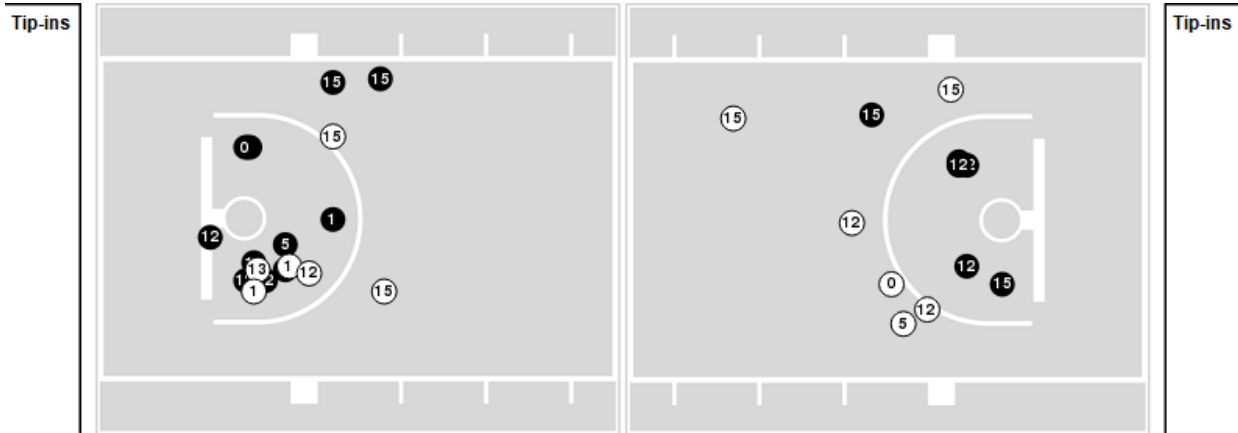

Blow Up Chart

● Made ○ Missed N - Player Number

Kansas	M/A	%
Field Goals	23/53	43
2 Points	19/35	54
3 Points	4/18	22
Free Throws	10/12	83

Kansas	M/A	%
Points in the Paint	34 (17 / 29)	59
Fast Break Points	4 (2/2)	100
Second Chance Points	4 (2/5)	40
Effective FG%	47