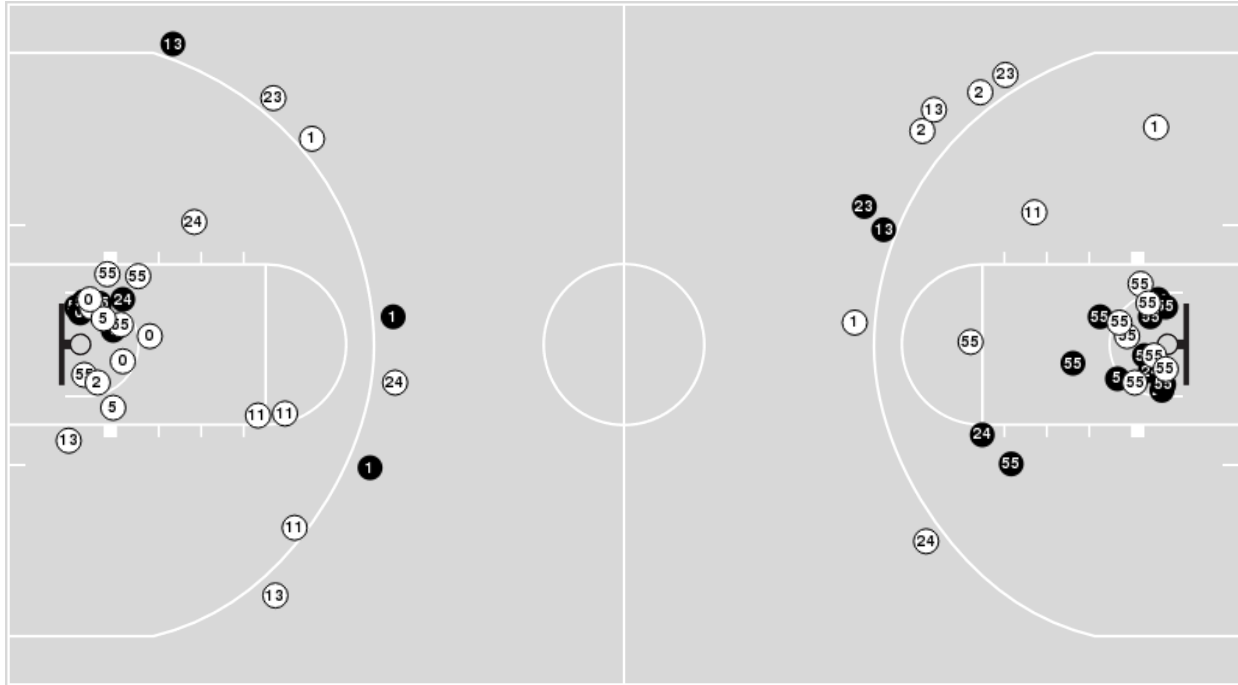

Iowa St. at Kansas

01/24/24 Allen Fieldhouse, Lawrence
2023-24 Women's Basketball

Game Time: 6:32 PM
Game Duration: 1:52
Attendance: 3,157

Officials: Gina Cross, Brain Hall, Tiara Cruse

Players => 0, 1, 2, 3, 4, 5, 11, 12, 13, 15, 23, 24, 55 FG Types=>All Results=>All

Iowa St.

All Field Goals