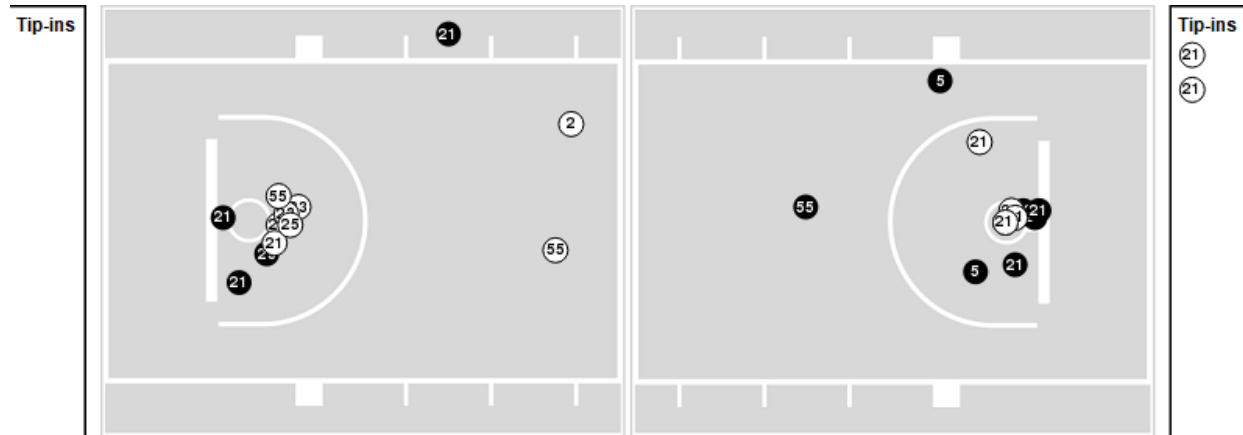

Blow Up Chart

TCU	M/A	%
Field Goals	25/57	44
2 Points	14/29	48
3 Points	11/28	39
Free Throws	13/17	76

TCU	M/A	%
Points in the Paint	22 (11 / 24)	46
Fast Break Points	7 (4/4)	100
Second Chance Points	5 (3/9)	33
Effective FG%	54