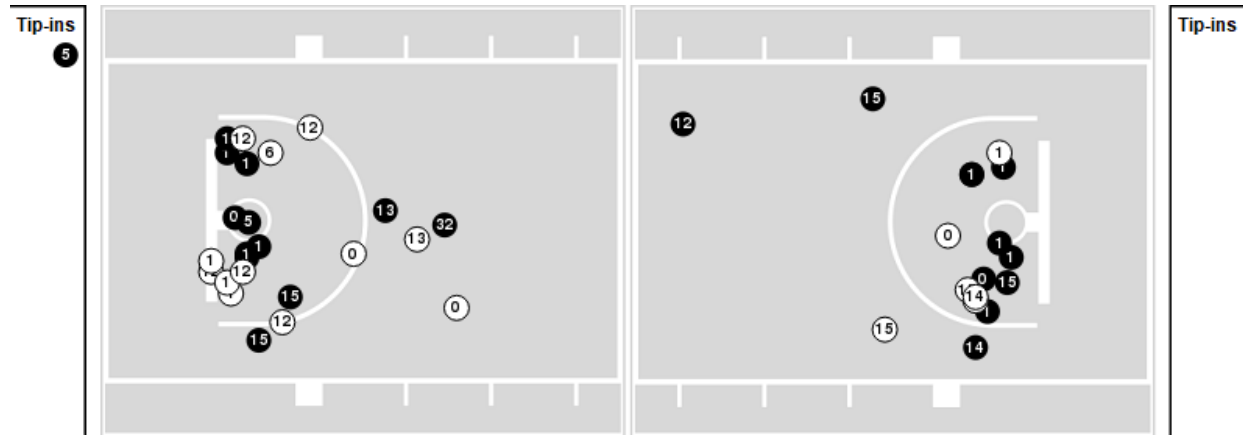

Blow Up Chart

● Made   ○ Missed   N - Player Number

Kansas	M/A	%
Field Goals	26/52	50
2 Points	24/44	55
3 Points	2/8	25
Free Throws	15/22	68

Kansas	M/A	%
Points in the Paint	46 (23 / 41)	56
Fast Break Points	4 (3/5)	60
Second Chance Points	10 (6/10)	60
Effective FG%	52