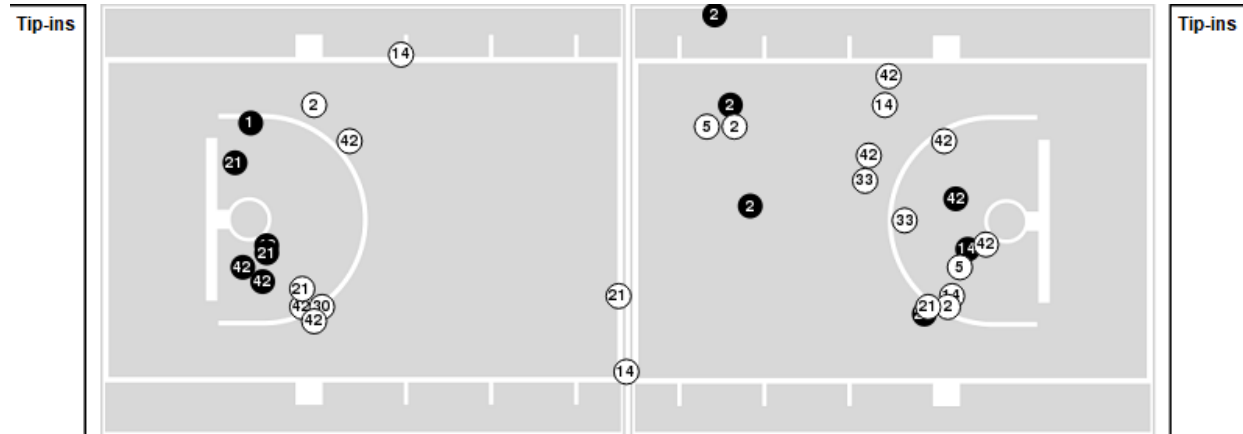

Blow Up Chart

● Made   ○ Missed   N - Player Number

Houston	M/A	%
Field Goals	18/65	28
2 Points	15/47	32
3 Points	3/18	17
Free Throws	13/18	72

Houston	M/A	%
Points in the Paint	22 (11 / 32)	34
Fast Break Points	2 (1/3)	33
Second Chance Points	20 (14/25)	56
Effective FG%	30