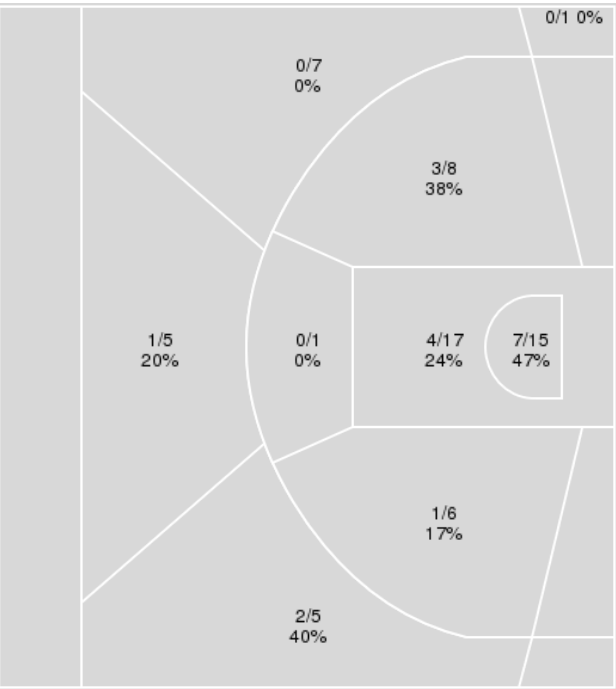

Houston

Kansas	M/A	%
Field Goals	26/52	50
2 Points	24/44	55
3 Points	2/8	25
Free Throws	15/22	68

Houston	M/A	%
Field Goals	18/65	28
2 Points	15/47	32
3 Points	3/18	17
Free Throws	13/18	72