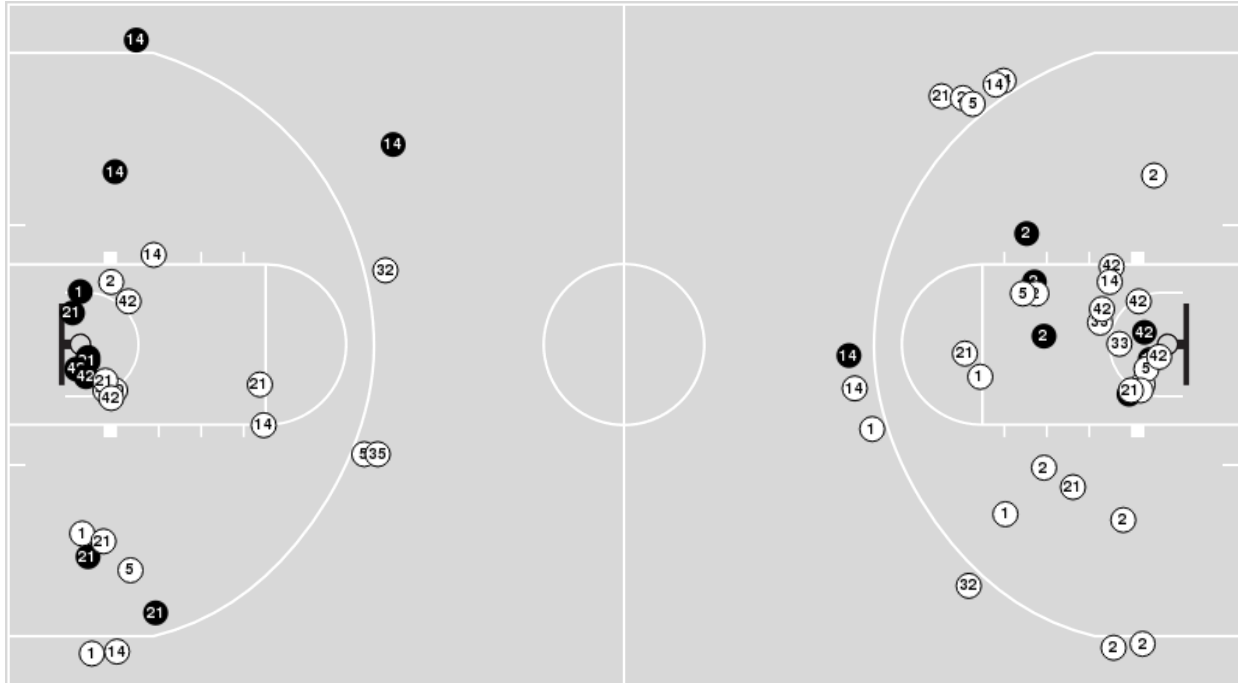

Houston at Kansas

02/08/24 Allen Fieldhouse, Lawrence
2023-24 Women's Basketball

Game Time: 6:32 PM
Game Duration: 1:53
Attendance: 3,090

Officials: Jesse Dickerson, Lisa Jones, Nick Marshall

Players => AllFG Types=>AllResults=>All
Houston

All Field Goals