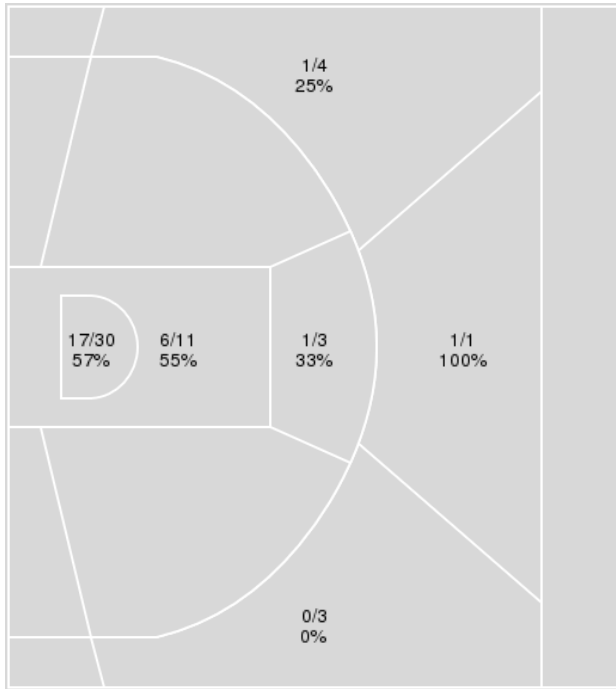

Houston at Kansas

02/08/24 Allen Fieldhouse, Lawrence
2023-24 Women's Basketball

Game Time: 6:32 PM
Game Duration: 1:53
Attendance: 3,090

Officials: Jesse Dickerson, Lisa Jones, Nick Marshall

{ Players => 0, 1, 5, 6, 7, 12, 13, 14, 15, 23, 25, 32, 33; } FG Types => { Players => All; } FG Types => All; Results => All;
All; Results => All;

Kansas