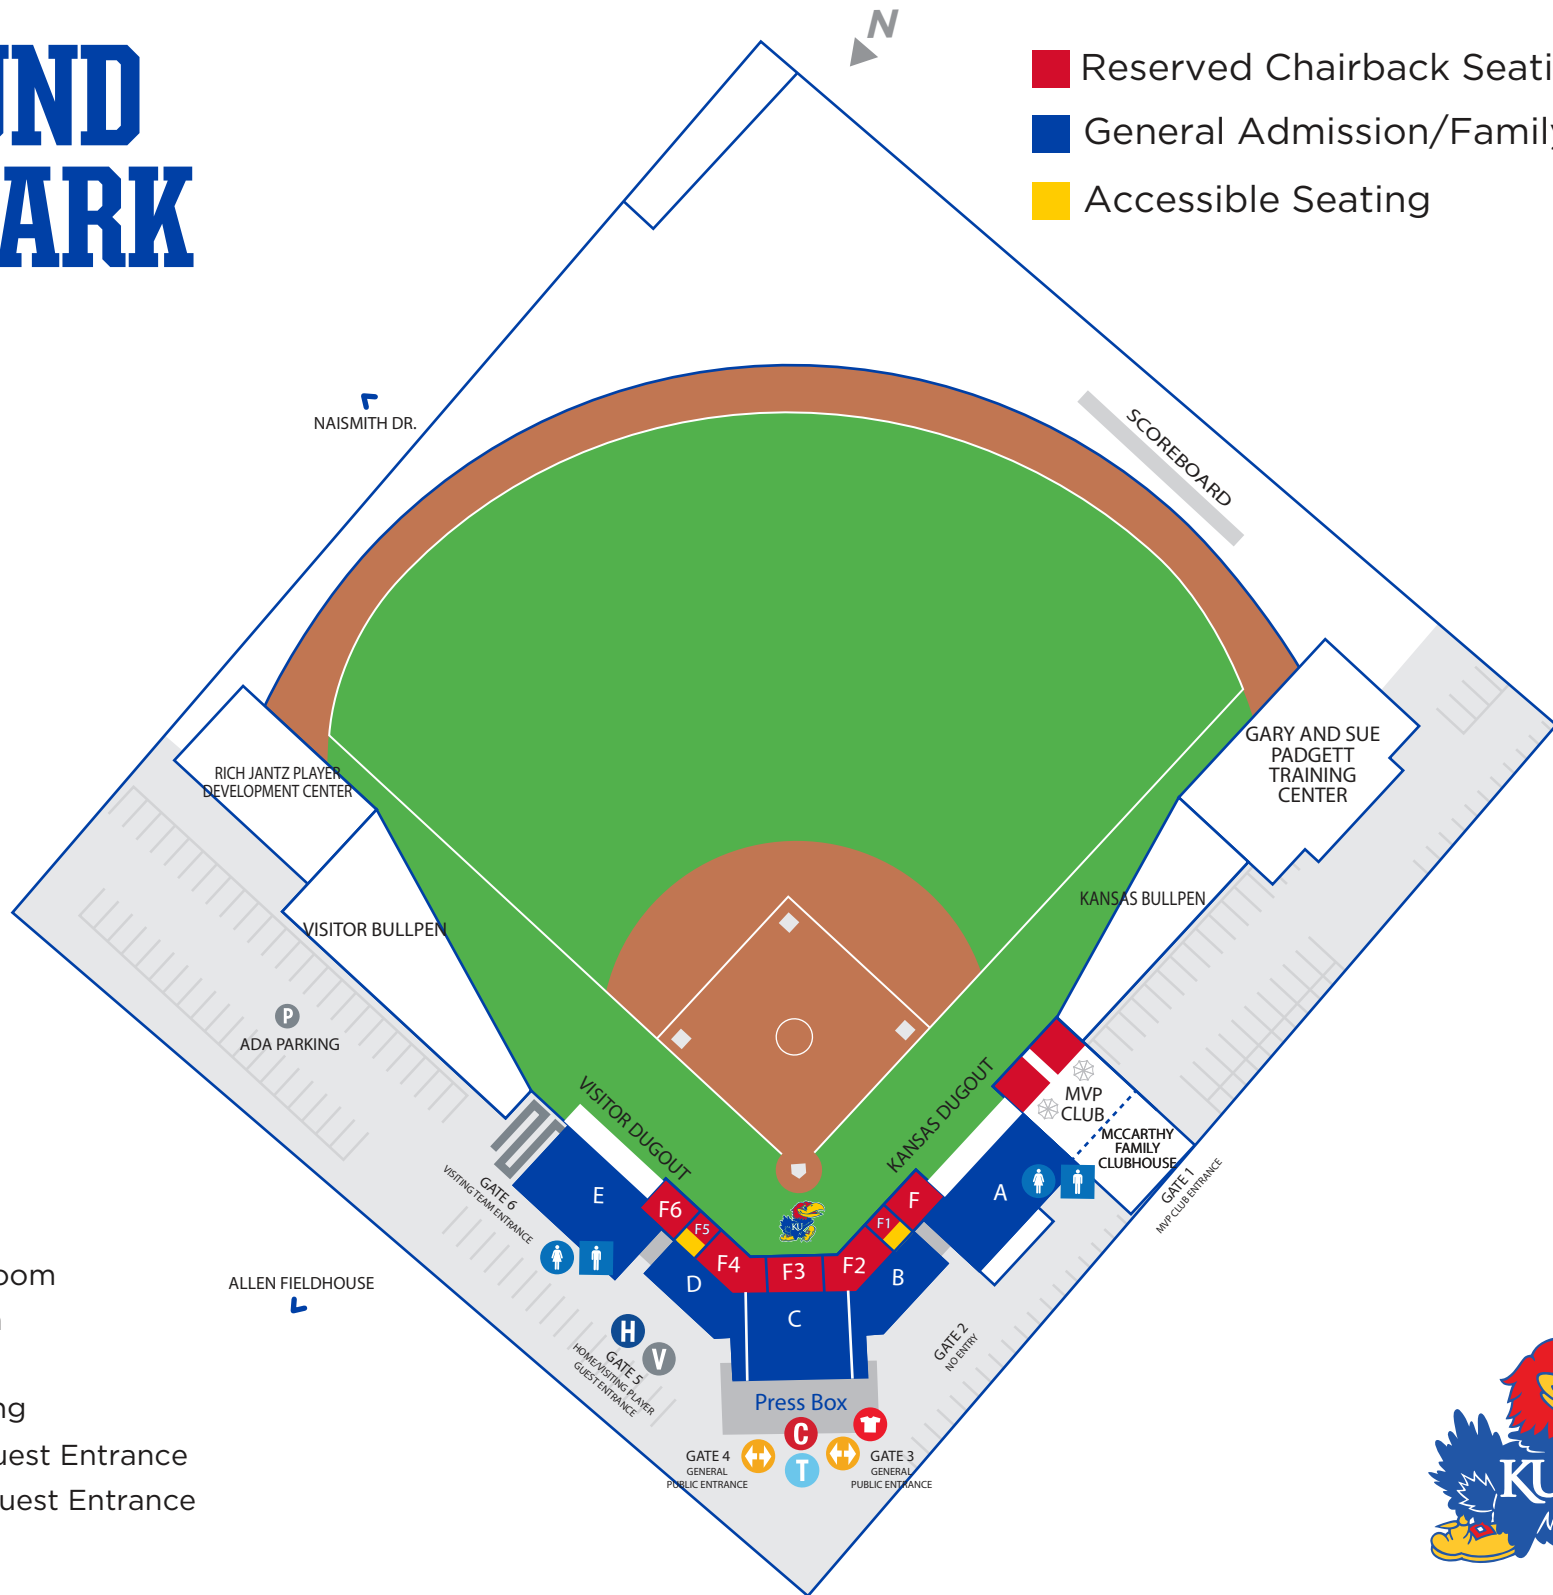

HOGLUND BALLPARK

- Reserved Chairback Seating
- General Admission/Family Seating
- Accessible Seating

CONCOURSE

- Ⓢ Concessions
- ↔ Entrance/Exit
- Ⓜ Rallyhouse
- ♂ Women's Restroom
- ♀ Men's Restroom
- T Ticket Booth
- P Reserved Parking
- H Home Player/Guest Entrance
- V Visitor Player/Guest Entrance