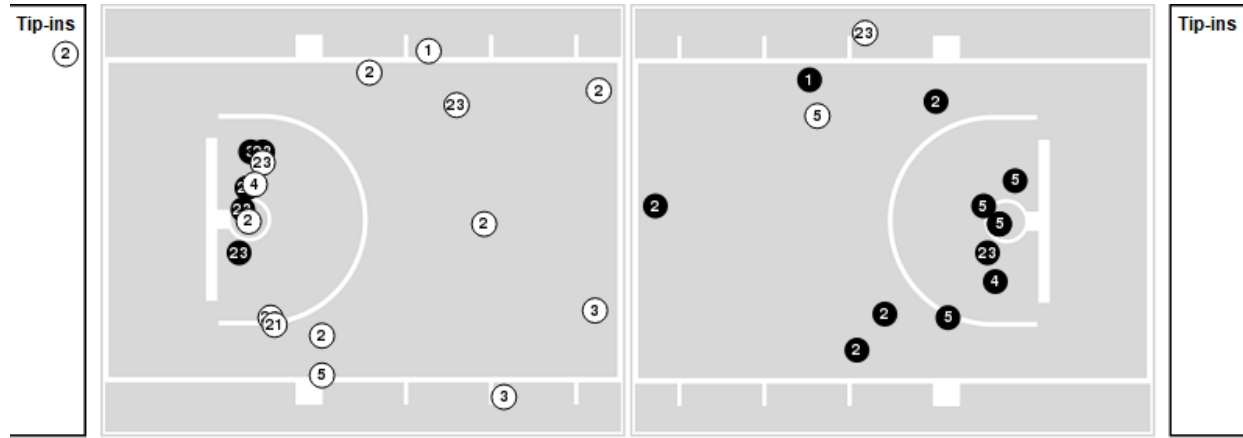

Blow Up Chart

● Made   ○ Missed   N - Player Number

Texas	M/A	%
Field Goals	26/62	42
2 Points	17/36	47
3 Points	9/26	35
Free Throws	6/10	60

Texas	M/A	%
Points in the Paint	34 (17 / 29)	59
Fast Break Points	9 (4/4)	100
Second Chance Points	9 (5/10)	50
Effective FG%	49