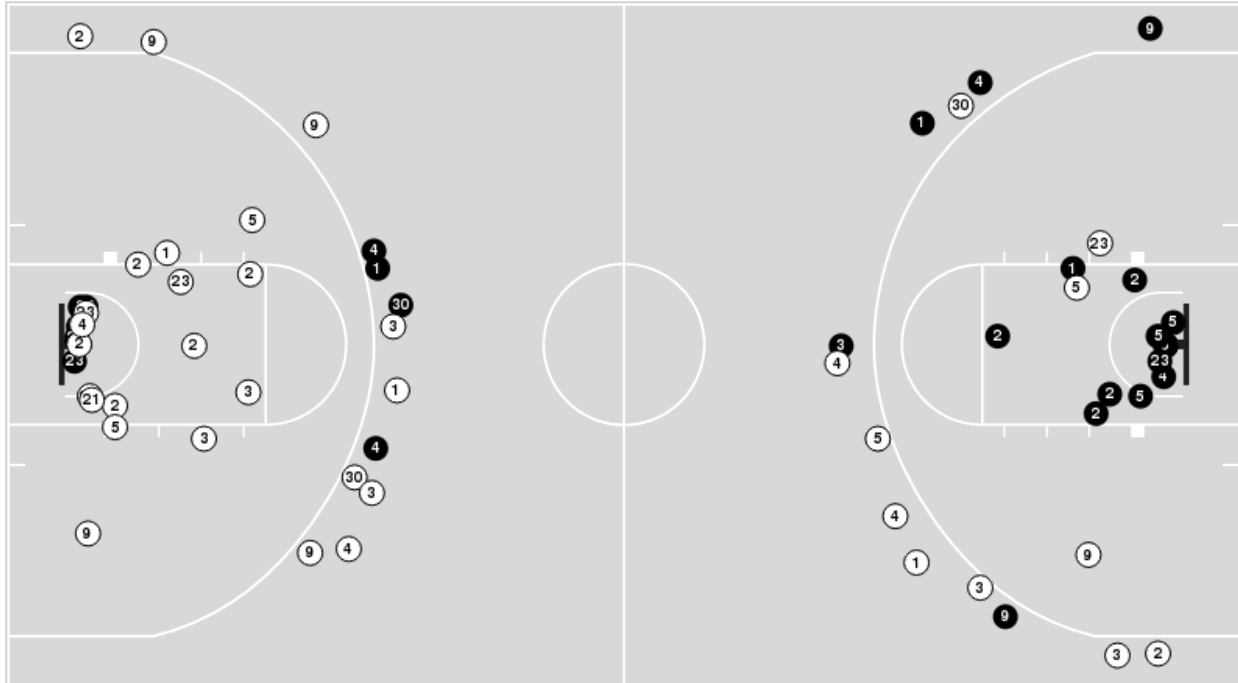

**Texas at Kansas**

02/24/24 Allen Fieldhouse, Lawrence  
2023-24 Men's Basketball

Officials: Kipp Kissinger, Tony Padilla, Chance Moore

Players => AllFG Types=>AllResults=>All

**Texas**

**All Field Goals**