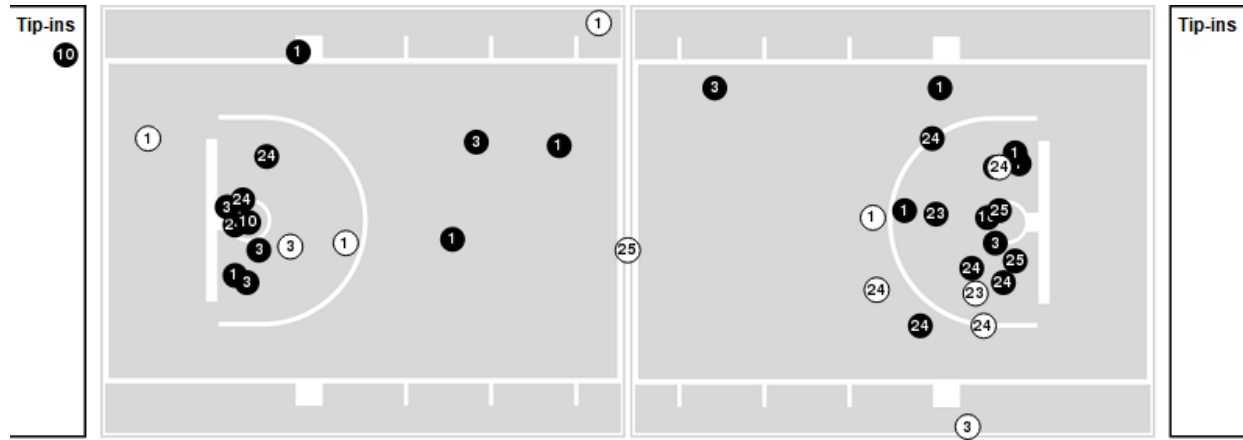

Blow Up Chart

● Made   ○ Missed   N - Player Number

Kansas	M/A	%
Field Goals	32/52	62
2 Points	29/44	66
3 Points	3/8	38
Free Throws	19/27	70

Kansas	M/A	%
Points in the Paint	52 (26 / 35)	74
Fast Break Points	13 (10/10)	100
Second Chance Points	10 (5/6)	83
Effective FG%	64