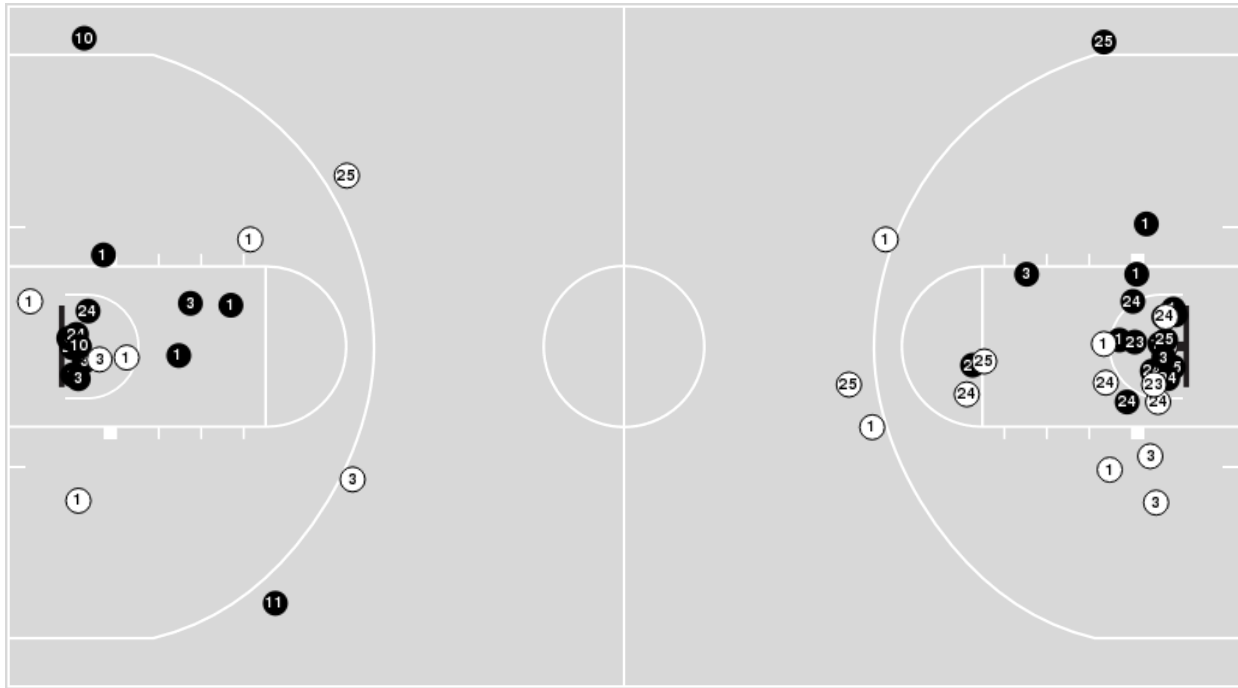

Texas at Kansas

02/24/24 Allen Fieldhouse, Lawrence
2023-24 Men's Basketball

Game Time: 5:05 PM
Game Duration: 1:55
Attendance: 16,300

Officials: Kipp Kissinger, Tony Padilla, Chance Moore

Players => AllFG Types=>AllResults=>All

Kansas

All Field Goals