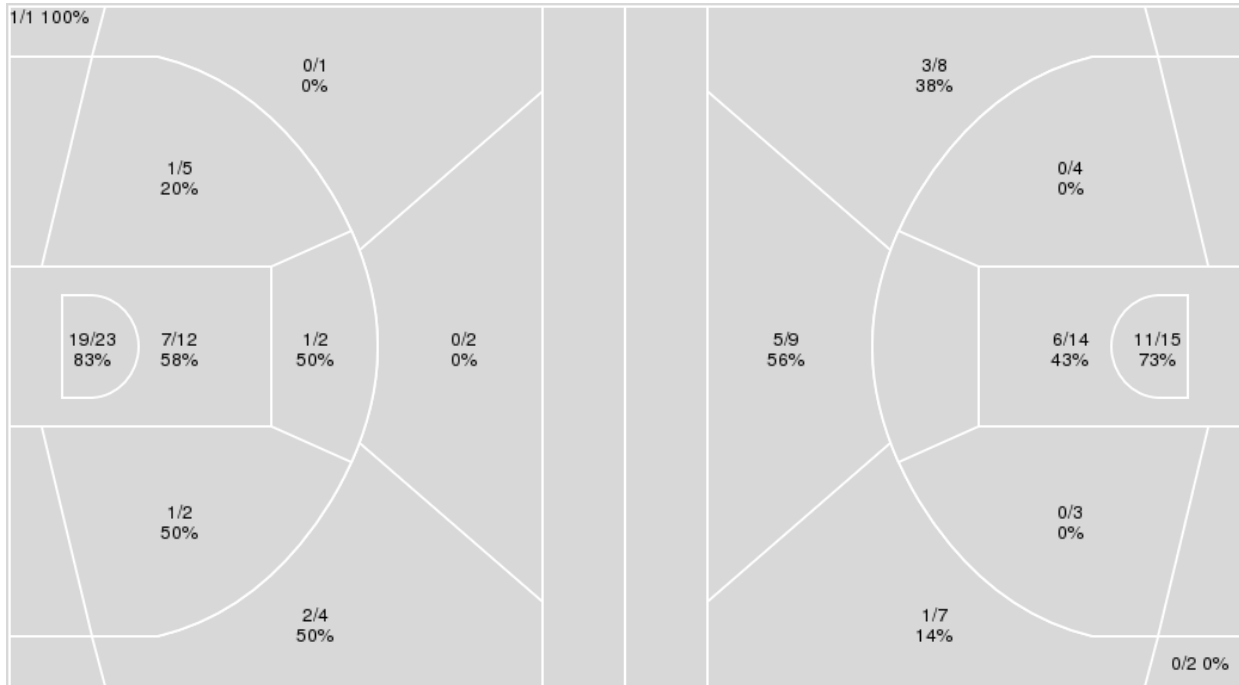

Texas at Kansas

02/24/24 Allen Fieldhouse, Lawrence
2023-24 Men's Basketball

Game Time: 5:05 PM
Game Duration: 1:55
Attendance: 16,300

Officials: Kipp Kissinger, Tony Padilla, Chance Moore

{ Players => All; } FG Types => All; Results => All;

{ Players => All; } FG Types => All; Results => All;

Kansas

Texas

Kansas	M/A	%
Field Goals	32/52	62
2 Points	29/44	66
3 Points	3/8	38
Free Throws	19/27	70

Texas	M/A	%
Field Goals	26/62	42
2 Points	17/36	47
3 Points	9/26	35
Free Throws	6/10	60