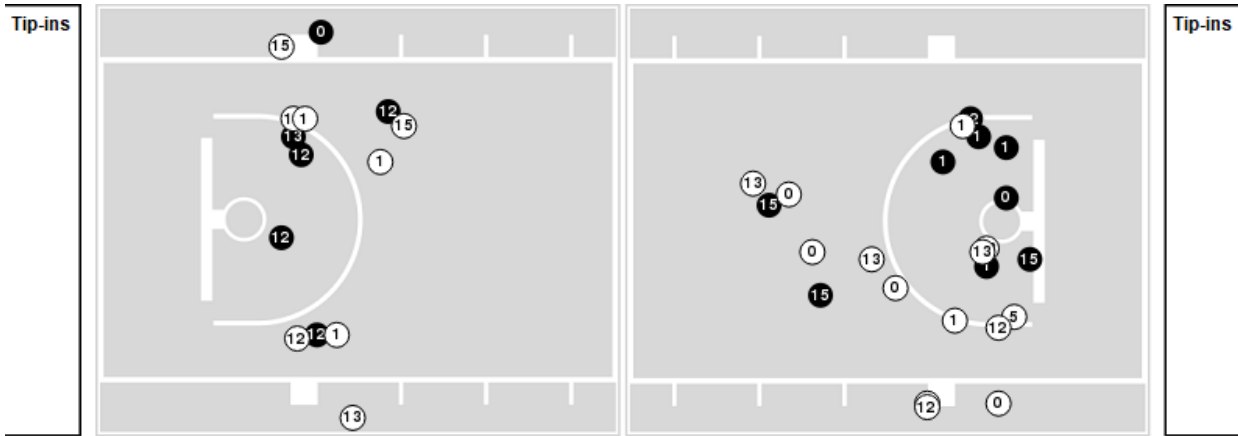

Blow Up Chart

N Made   **O** Missed   N - Player Number

Kansas	M/A	%
Field Goals	21/58	36
2 Points	18/41	44
3 Points	3/17	18
Free Throws	16/18	89

Kansas	M/A	%
Points in the Paint	28 (14 / 31)	45
Fast Break Points	9 (7/8)	88
Second Chance Points	2 (1/6)	17
Effective FG%	39