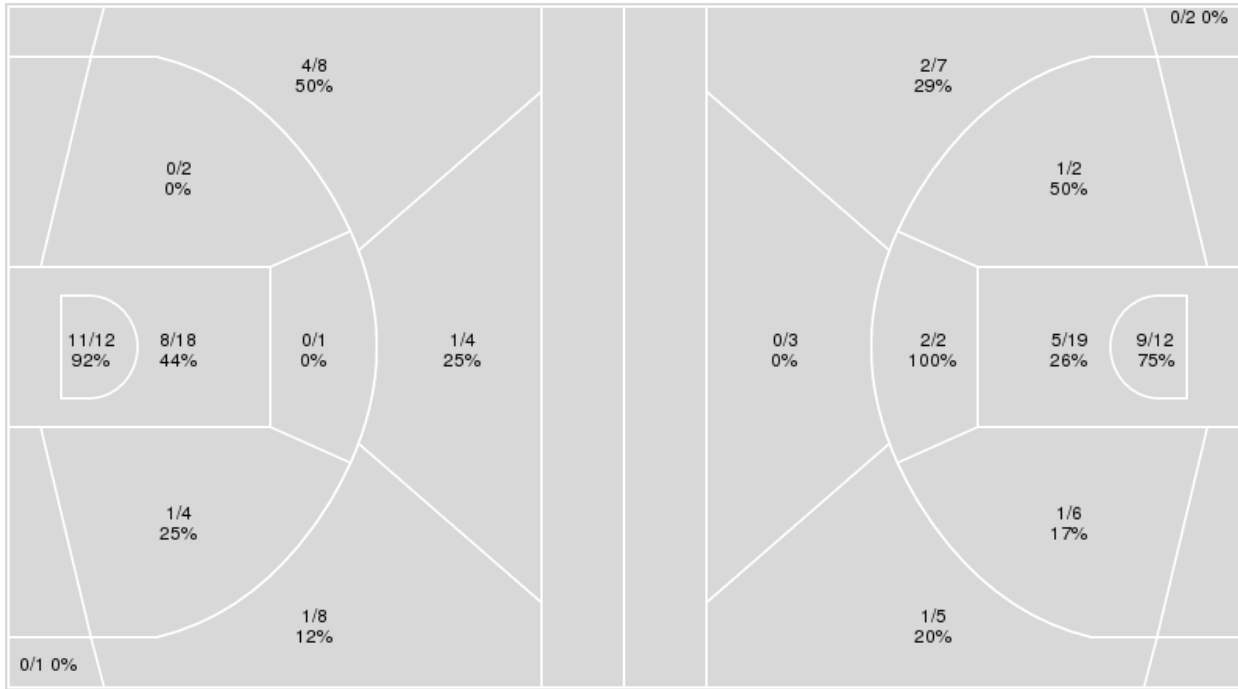

Kansas at Baylor

02/21/24 Foster Pavilion, Waco
2023-24 Women's Basketball

Game Time: 7:00 PM
Game Duration: 1:54
Attendance: 4,238

Officials: Dee Kantner, Cameron Inouye, Doug Knight

{ Players => 1, 2, 3, 4, 5, 11, 12, 22, 24, 25, 30, 33, 44; } FG Types => All; Results => All;

{ Players => 0, 1, 5, 6, 7, 12, 13, 14, 15, 23, 25, 32, 33; } FG Types => All; Results => All;

Baylor

Kansas

Baylor	M/A	%
Field Goals	26/58	45
2 Points	20/37	54
3 Points	6/21	29
Free Throws	11/15	73

Kansas	M/A	%
Field Goals	21/58	36
2 Points	18/41	44
3 Points	3/17	18
Free Throws	16/18	89