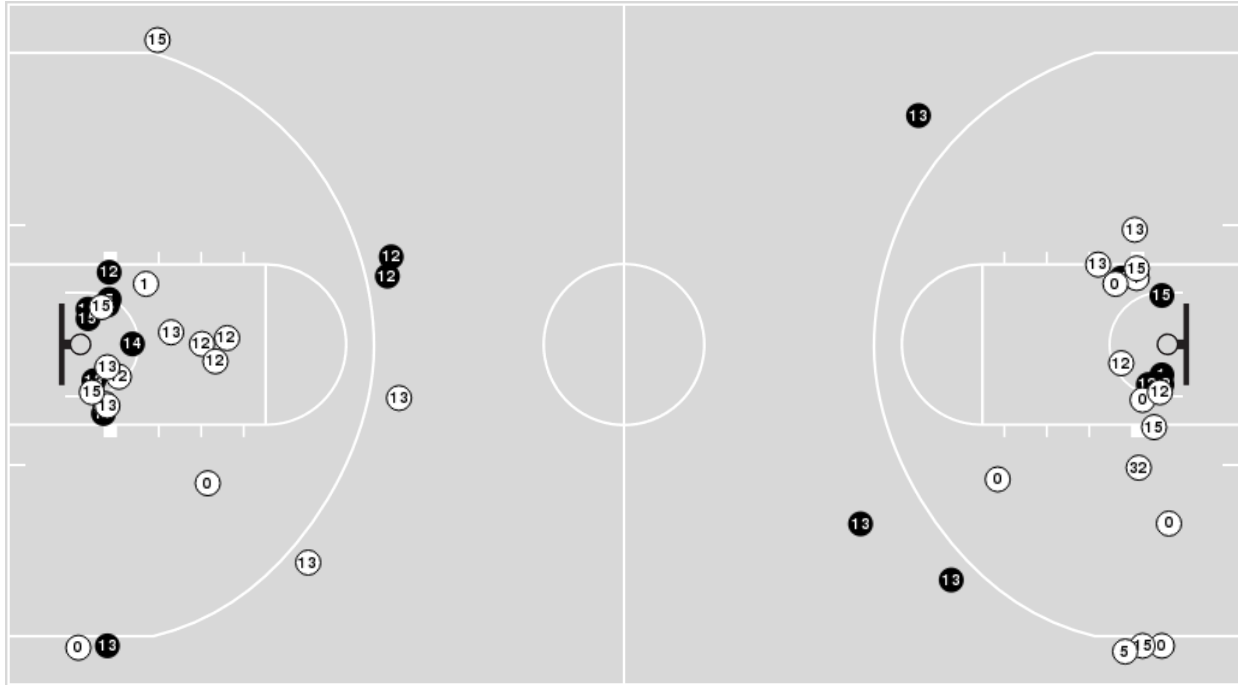

Kansas at Texas

03/09/24 T-Mobile Center, Kansas City, Mo.
2024 Phillips 66 Big 12 Women's Championship - Quarterfinal

Officials: Brian Hall, Julie Krommenhoek, Doug Knight

Players => 0, 1, 5, 6, 7, 12, 13, 14, 15, 23, 25, 32, 33FG Types=>AllResults=>All

Kansas

All Field Goals