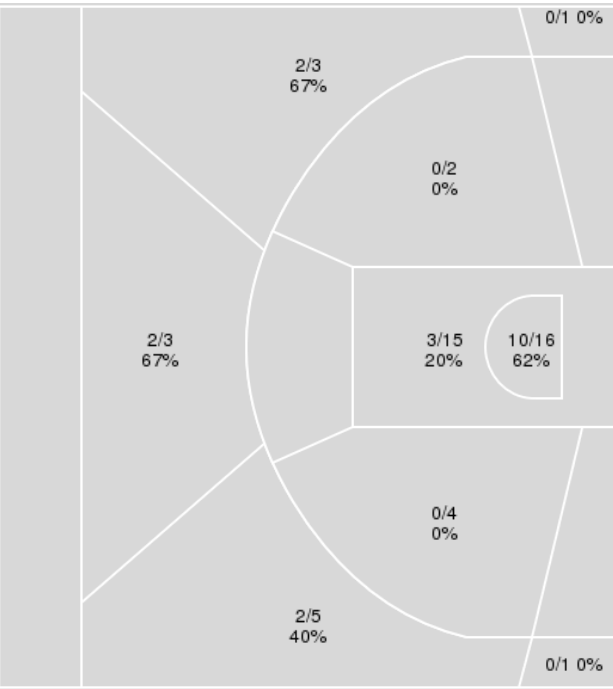

Kansas

Texas	M/A	%
Field Goals	29/60	48
2 Points	27/52	52
3 Points	2/8	25
Free Throws	16/25	64

Kansas	M/A	%
Field Goals	19/50	38
2 Points	13/37	35
3 Points	6/13	46
Free Throws	16/18	89