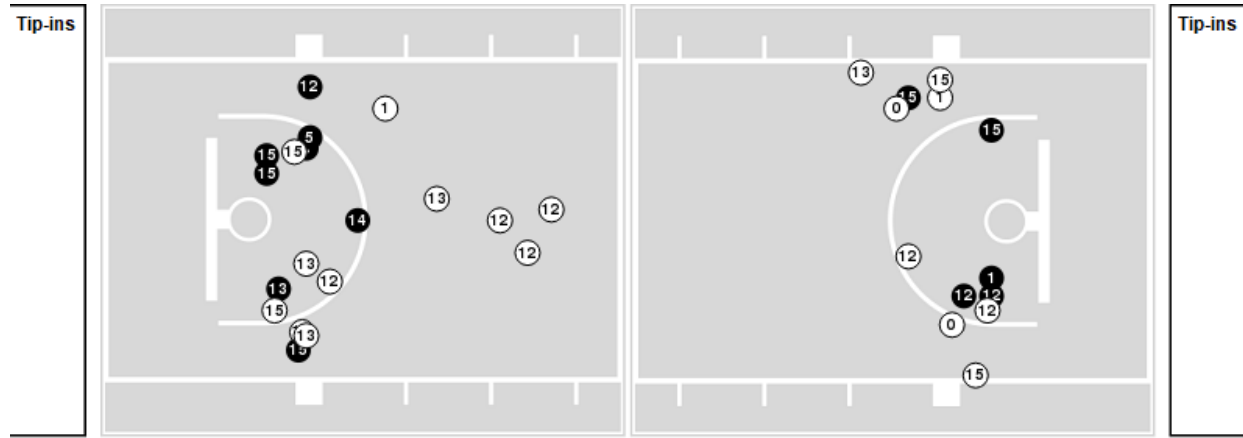

Blow Up Chart

● Made ○ Missed N - Player Number

Kansas	M/A	%
Field Goals	19/50	38
2 Points	13/37	35
3 Points	6/13	46
Free Throws	16/18	89

Kansas	M/A	%
Points in the Paint	26 (13 / 31)	42
Fast Break Points	4 (3/3)	100
Second Chance Points	8 (5/10)	50
Effective FG%	44