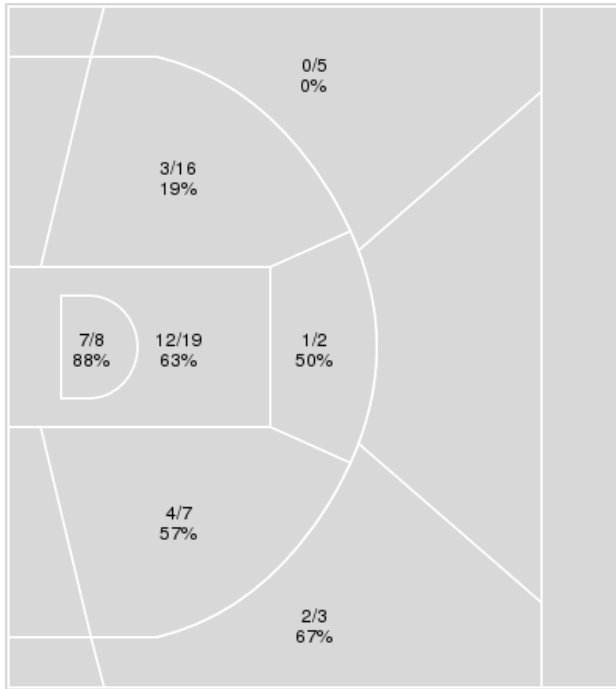

Kansas at Texas

03/09/24 T-Mobile Center, Kansas City, Mo.
2024 Phillips 66 Big 12 Women's Championship - Quarterfinal

Officials: Brian Hall, Julie Krommenhoek, Doug Knight

{ Players => 2, 3, 5, 8, 10, 13, 14, 20, 21, 23, 25, 32, 35, 44, 50; } FG Types => All; Results => All;

{ Players => 0, 1, 5, 6, 7, 12, 13, 14, 15, 23, 25, 32, 33; } FG Types => All; Results => All;

Texas