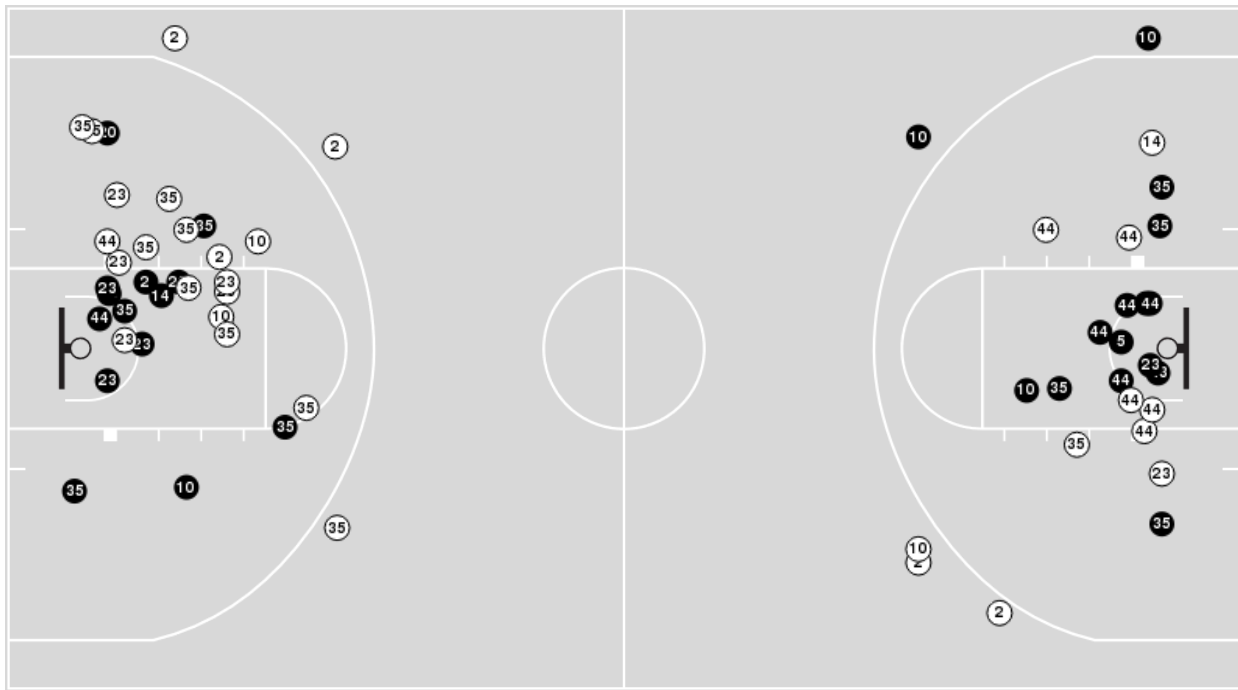

Kansas at Texas

03/09/24 T-Mobile Center, Kansas City, Mo.
2024 Phillips 66 Big 12 Women's Championship - Quarterfinal

Officials: Brian Hall, Julie Krommenhoek, Doug Knight

Players => 2, 3, 5, 8, 10, 13, 14, 20, 21, 23, 25, 32, 35, 44, 50
FG Types=>AllResults=>All

Texas

All Field Goals