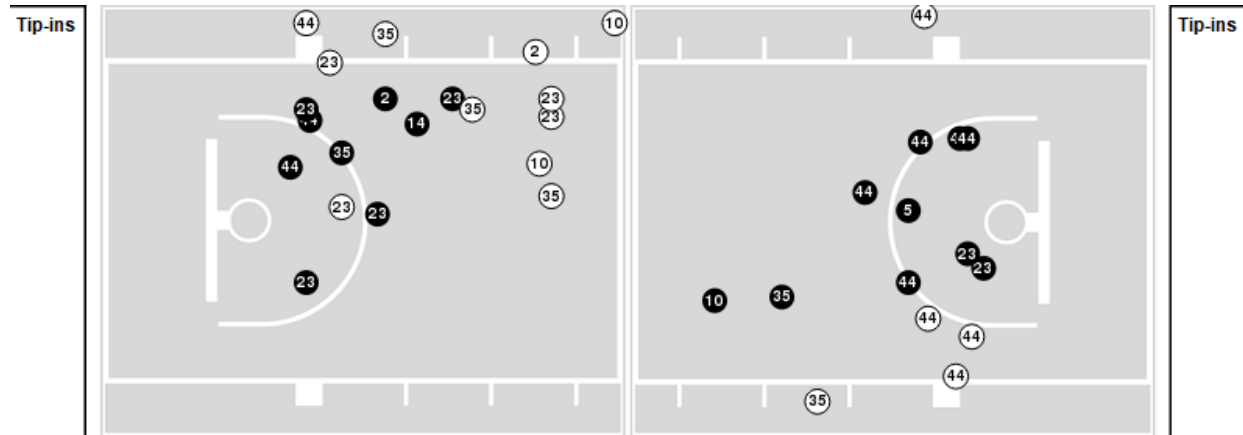

**Texas**

**All Field Goals**

**Blow Up Chart**

● Made    ○ Missed    N - Player Number

Texas	M/A	%
Field Goals	29/60	48
2 Points	27/52	52
3 Points	2/8	25
Free Throws	16/25	64

Texas	M/A	%
Points in the Paint	38 (19 / 27)	70
Fast Break Points	3 (2/3)	67
Second Chance Points	24 (16/22)	73
Effective FG%	50	