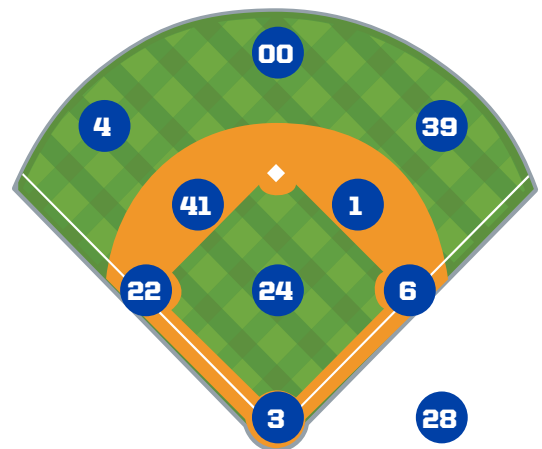

9

After not recording a shutout-victory in the first two weeks of the season, Kansas has shutout UTSA (twice), No. 18/17 Texas A&M, Belmont, Creighton, UCF, No. 19/13 Baylor (twice) and Iowa State.

11

With its most recent sweep at Iowa State and its victory over Texas Tech, Kansas has now won 11 conference games, the most since 1997.

15

Kansas scored a season-high 15 runs against North Dakota State on Feb. 25 and against Texas Tech on April 13. The 15 runs against TTU are the most runs scored in a conference game since 1978, when Kansas defeated Kansas State 15-0.

Kansas In The Rankings (4/8)

Team	Big 12	NCAA	Value
Batting Average	9	132	.276
Double Plays Per Game	6	46	0.41
Doubles	10	117	50
Doubles Per Game	10	142	1.22
Earned Run Average	5	94	3.08
Fielding Percentage	6	77	0.968
Hit Batters	1	31	12
Home Runs Per Game	9	129	0.56
On Base Percentage	8	104	.364
Scoring	8	94	4.83
Shutouts	4	28	9
Slugging Percentage	9	139	.402
Stolen Bases Per Game	10	217	0.71
Strikeout-To-Walk Ratio	8	236	1.16
Total Stolen Bases	9	200	29
Triple Plays	-	-	-
Triples Per Game	4	73	0.22
W/L Percentage	5	66	.646
Walks	5	65	128

Individual	Big 12	NCAA	Total
Moore, Caught Stealing By	2	46	9
Hamilton, Shutouts	1	9	6
Hamilton, IP	1	24	137.1
Hamilton, Strikeouts	5	140	82
Hamilton, Complete Games	1	2	17
Hamilton, Saves	1	52	3
Brooks, IP	5	240	90.0
Brooks, Wins	4	89	11

LAST LINEUP

4	LIMBAUGH
39	LINDUFF
3	MOORE
41	CRIBE
1	ROSAK
6	BAGSHAW
28	CARSLEY
22	ANDERSON
00	PRICE
24	HAMILTON