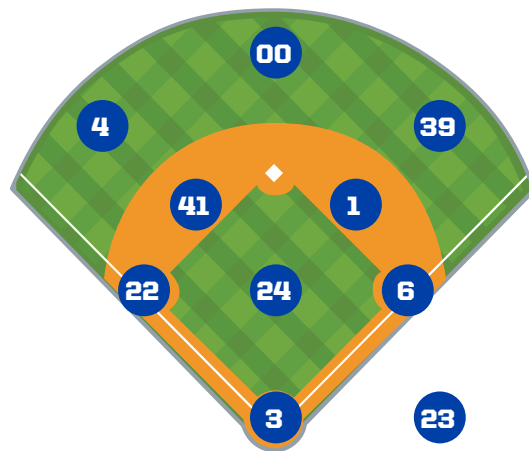

7

KU has seen seven different pitchers in its rotation throw innings this season, led by Katie Brooks and Kasey Hamilton.

10

After not recording a shutout-victory in the first two weeks of the season, Kansas has shutout UTSA (twice), No. 18/17 Texas A&M, Belmont, Creighton, UCF, No. 19/13 Baylor (twice), Iowa State and Missouri State.

11

With its three sweeps at Iowa State, against No. 19 Baylor and at Houston, Kansas has won 11 conference games, the most since 1997.

Kansas In The Rankings (4/22)

Team	Big 12	NCAA	Value
Batting Average	10	134	.274
Double Plays Per Game	2	25	0.48
Doubles	10	114	56
Doubles Per Game	9	145	1.22
Earned Run Average	5	112	3.24
Fielding Percentage	6	55	0.970
Hit Batters	1	19	12
Home Runs Per Game	9	121	0.59
On Base Percentage	8	110	.363
Scoring	8	116	4.63
Shutouts	4	33	10
Slugging Percentage	9	136	.403
Stolen Bases Per Game	10	234	0.65
Strikeout-To-Walk Ratio	7	239	1.12
Total Stolen Bases	10	217	30
Triple Plays	-	-	-
Triples Per Game	4	76	0.22
W/L Percentage	5	98	.598
Walks	6	65	144

Individual	Big 12	NCAA	Total
Moore, Caught Stealing By	1	48	10
Hamilton, Shutouts	1	12	6
Hamilton, IP	1	41	144.2
Hamilton, Complete Games	1	10	17
Hamilton, Saves	1	57	3
Hamilton, Appearances	7	119	28
Brooks, Wins	5	90	12

LAST LINEUP

4	LIMBAUGH
39	LINDUFF
41	CRIBE
23	BRUNO
3	MOORE
6	BAGSHAW
1	ROSAK
22	ANDERSON
00	PRICE
24	HAMILTON