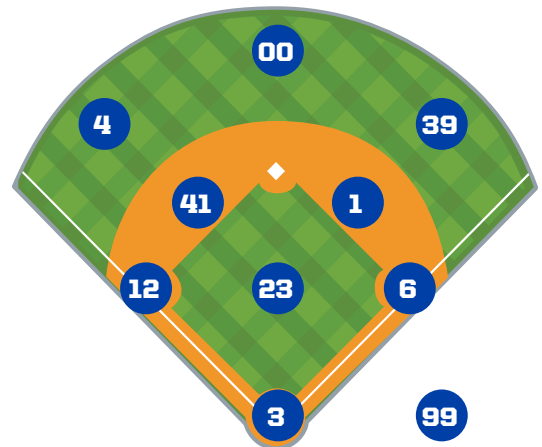

9

After not recording a shutout-victory in the first two weeks of the season, Kansas has shutout UTSA (twice), No. 18/17 Texas A&M, Belmont, Creighton, UCF, No. 19/13 Baylor (twice) and Iowa State.

10

With its most recent sweep at Iowa State, Kansas has now won 10 conference games, the most since 2001.

15

Kansas scored a season-high 15 runs against North Dakota State on Feb. 25. That was the second time KU scored 10 or more runs this season (12 vs. UTSA on Feb. 22).

Kansas In The Rankings (4/8)

Team	Big 12	NCAA	Value
Batting Average	10	139	.272
Double Plays Per Game	4	31	0.45
Doubles	10	184	37
Doubles Per Game	10	223	0.97
Earned Run Average	4	56	2.73
Fielding Percentage	7	97	0.966
Hit Batters	1	38	11
Home Runs Per Game	9	147	0.50
On Base Percentage	9	111	.362
Scoring	8	110	4.63
Shutouts	4	21	9
Slugging Percentage	10	159	.385
Stolen Bases Per Game	9	211	0.74
Strikeout-To-Walk Ratio	8	219	1.23
Total Stolen Bases	9	196	28
Triple Plays	-	-	-
Triples Per Game	4	68	0.24
W/L Percentage	4	52	.671
Walks	5	68	119

Individual	Big 12	NCAA	Total
Moore, Caught Stealing By	2	41	9
Hamilton, Shutouts	1	7	6
Hamilton, IP	1	26	124.0
Hamilton, Strikeouts	5	124	80
Hamilton, Complete Games	1	1	16
Hamilton, Saves	2	79	2
Brooks, IP	5	214	84.1
Brooks, Wins	2	60	11

LAST LINEUP

4	LIMBAUGH
39	LINDUFF
3	MOORE
41	CRIBE
99	PURVIS
6	BAGSHAW
1	ROSAK
12	FLANAGAN
00	PRICE
23	BRUNO