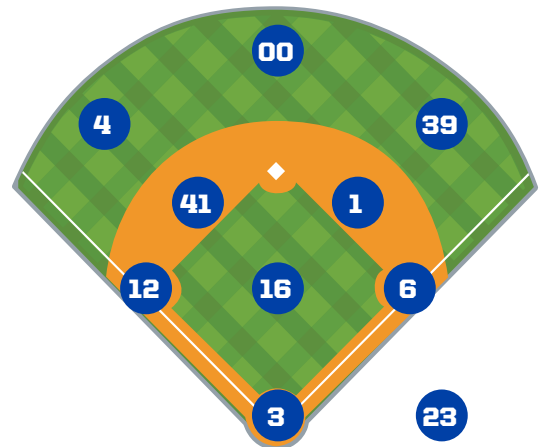

10

After not recording a shutout-victory in the first two weeks of the season, Kansas has shutout UTSA (twice), No. 18/17 Texas A&M, Belmont, Creighton, UCF, No. 19/13 Baylor (twice), Iowa State and Missouri State.

11

With its most recent sweep at Iowa State and its victory over Texas Tech, Kansas has now won 11 conference games, the most since 1997.

15

Kansas scored a season-high 15 runs against North Dakota State on Feb. 25 and against Texas Tech on April 13. The 15 runs against TTU are the most runs scored in a conference game since 1978, when Kansas defeated Kansas State 15-0.

Kansas In The Rankings (4/18)

Team	Big 12	NCAA	Value
Batting Average	9	118	.279
Double Plays Per Game	6	50	0.40
Doubles	10	99	53
Doubles Per Game	10	136	1.26
Earned Run Average	5	82	3.02
Fielding Percentage	6	71	0.968
Hit Batters	1	28	12
Home Runs Per Game	9	124	0.60
On Base Percentage	8	95	.367
Scoring	8	87	4.93
Shutouts	4	22	10
Slugging Percentage	9	127	.410
Stolen Bases Per Game	9	213	0.71
Strikeout-To-Walk Ratio	8	228	1.18
Total Stolen Bases	9	197	30
Triple Plays	-	-	-
Triples Per Game	4	77	0.21
W/L Percentage	5	62	.655
Walks	5	68	132

Individual	Big 12	NCAA	Total
Moore, Caught Stealing By	1	33	10
Hamilton, Shutouts	1	9	6
Hamilton, IP	1	28	137.1
Hamilton, Complete Games	1	3	17
Hamilton, Saves	1	54	3
Brooks, IP	5	224	95.0
Brooks, Wins	3	68	12
Brooks, Shutouts	8	134	2

LAST LINEUP

4	LIMBAUGH
39	LINDUFF
3	MOORE
41	CRIBE
23	BRUNO
6	BAGSHAW
1	ROSAK
12	FLANAGAN
00	PRICE
16	BROOKS