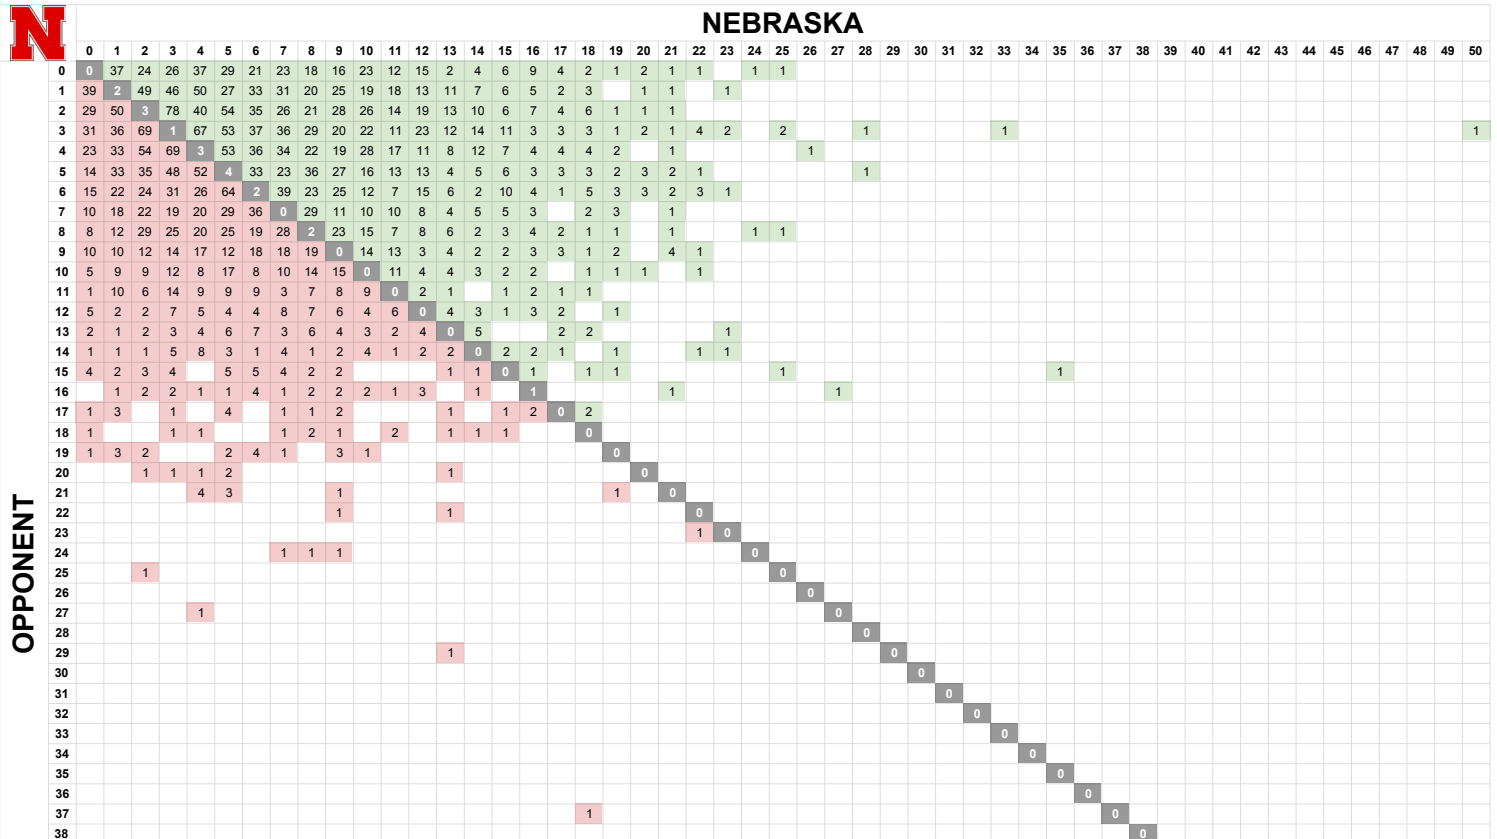

TOP NEBRASKA RESULTS

Times	NEB	OPP	Most Recent
78	3	2	at Iowa, 4/21/19
69	2	3	BYU, 4/15/22
69	3	4	BYU, 4/16/22
67	4	3	NDSU, 4/20/22
64	5	6	NDSU, 5/3/23
54	2	4	vs. Maryland, 5/27/23
54	5	2	at Northwestern, 3/29/24
53	5	3	at Charleston, 3/3/24
53	5	4	at Charleston, 3/2/24
52	4	5	Illinois, 5/15/22
50	1	2	vs. Maryland, 5/25/23
50	4	1	vs. Baylor, 2/16/24
49	2	1	vs. NMSU, 3/23/24
48	3	5	at Creighton, 4/2/24
46	3	1	NDSU, 3/20/24
40	4	2	Penn State, 4/13/19
39	7	6	Nicholls, 3/15/24
39	0	1	Iowa, 4/29/22

MOST RECENT OCCURRENCES

Result	Opponent	Date
T, 16-16	at San Diego	2/20/23
W, 18-10	at Arizona State	3/1/20
L, 14-1	at Arizona State	2/29/20
L, 16-1	vs. UConn	6/2/19
L, 15-14	at Ohio State	4/1/18
L, 14-8	Cal Poly	3/8/18
W, 21-3	at Penn State	5/20/17
W, 17-6	Omaha	4/16/14
L, 13-1	at UCLA	3/5/10
L, 17-7	at Stanford	2/22/08
L, 22-9	at Missouri	5/17/08
W, 19-7	at Arizona State	6/3/07
W, 19-3	vs. Northwestern	2/20/04
L, 16-11	at Missouri	4/17/04
W, 22-9	vs. Kent State	2/22/04
W, 23-1	Nebraska-Kearney	3/5/02
W, 12-9	at Southern Utah	3/6/01
W, 20-2	Oklahoma State	5/6/01