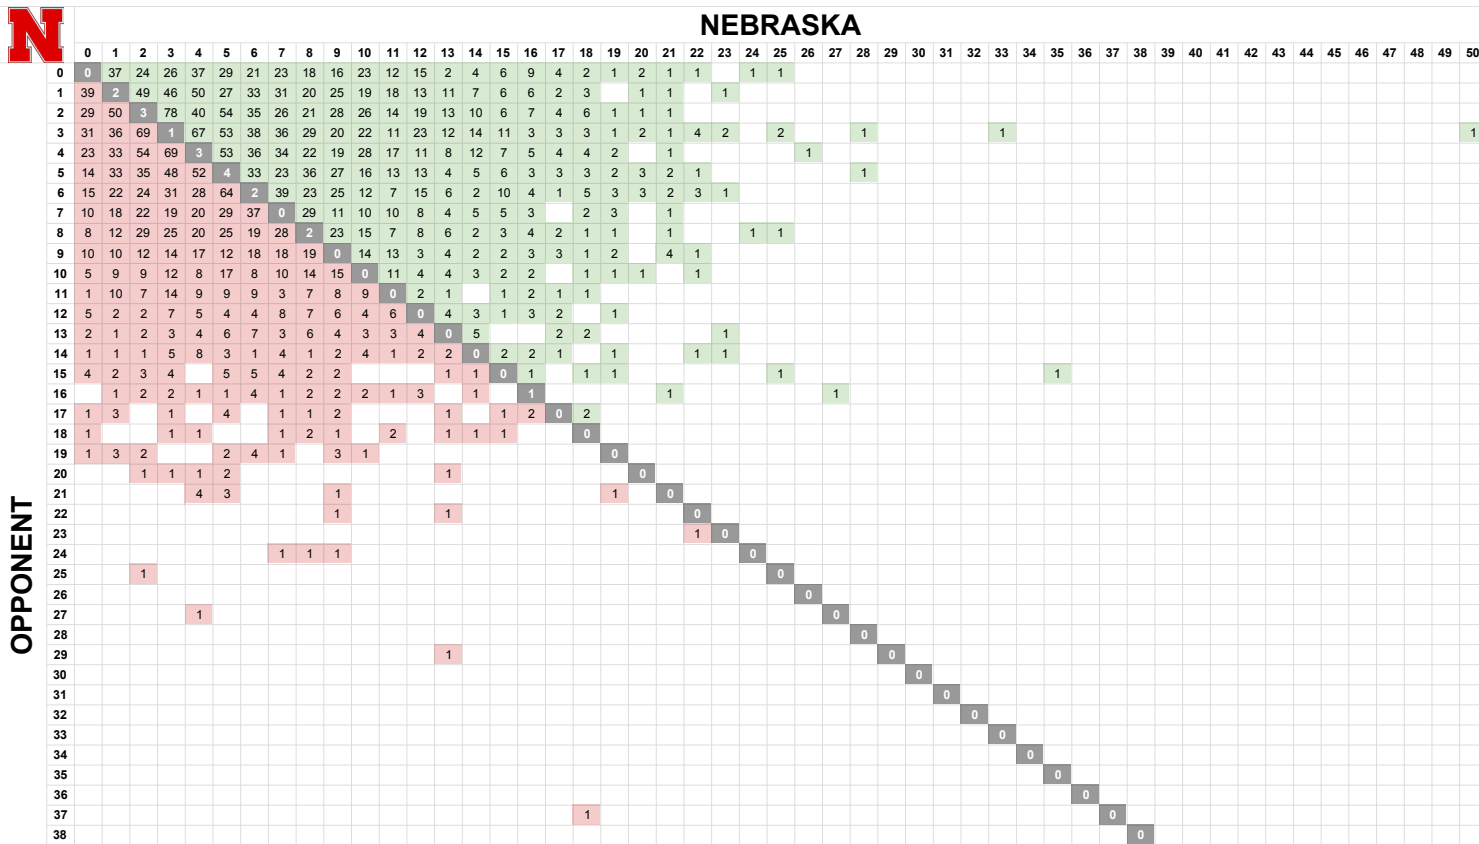

TOP NEBRASKA RESULTS

Times	NEB	OPP	Most Recent
78	3	2	at Iowa, 4/21/19
69	2	3	BYU, 4/15/22
69	3	4	BYU, 4/16/22
67	4	3	NDSU, 4/20/22
64	5	6	NDSU, 5/3/23
54	2	4	vs. Maryland, 5/27/23
54	5	2	at Northwestern, 3/29/24
53	5	3	at Charleston, 3/3/24
53	5	4	at Charleston, 3/2/24
52	4	5	Illinois, 5/15/22
50	1	2	vs. Maryland, 5/25/23
50	4	1	vs. Baylor, 2/16/24
49	2	1	vs. NMSU, 3/23/24
48	3	5	at Creighton, 4/2/24
46	3	1	NDSU, 3/20/24
40	4	2	Penn State, 4/13/19
39	7	6	Nicholls, 3/15/24
39	0	1	Iowa, 4/29/22

MOST RECENT OCCURRENCES

Result	Opponent	Date
T, 16-16	at San Diego	2/20/23
W, 18-10	at Arizona State	3/1/20
L, 14-1	at Arizona State	2/29/20
L, 16-1	vs. UConn	6/2/19
L, 15-14	at Ohio State	4/1/18
L, 14-8	Cal Poly	3/8/18
W, 21-3	at Penn State	5/20/17
W, 17-6	Omaha	4/16/14
L, 13-1	at UCLA	3/5/10
L, 17-7	at Stanford	2/22/08
L, 22-9	at Missouri	5/17/08
W, 19-7	at Arizona State	6/3/07
W, 19-3	vs. Northwestern	2/20/04
L, 16-11	at Missouri	4/17/04
W, 22-9	vs. Kent State	2/22/04
W, 23-1	Nebraska-Kearney	3/5/02
W, 12-9	at Southern Utah	3/6/01
W, 20-2	Oklahoma State	5/6/01