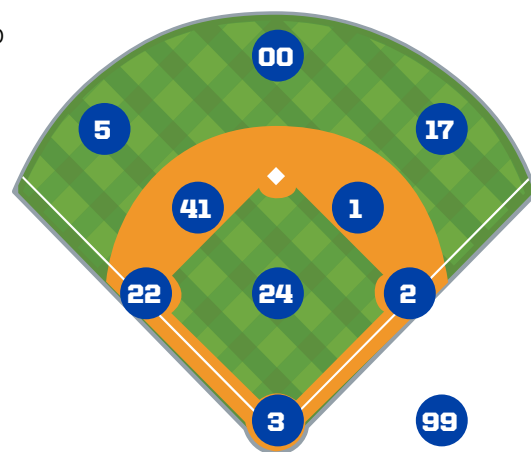

10

After not recording a shutout-victory in the first two weeks of the season, Kansas has shutout UTSA (twice), No. 18/17 Texas A&M, Belmont, Creighton, UCF, No. 19/13 Baylor (twice), Iowa State and Missouri State. The 10 shutouts are the most in a single season since 2016, when KU held its opponents scoreless in 12 games.

11

With its three sweeps at Iowa State, against No. 19 Baylor and at Houston, Kansas has won 11 conference games, the most since 1997.

Kansas In The Rankings (5/6)

Team	Big 12	NCAA	Value
Batting Average	9	139	.274
Double Plays Per Game	2	24	0.48
Doubles	10	131	61
Doubles Per Game	10	156	1.17
Earned Run Average	6	138	3.61
Fielding Percentage	6	87	0.967
Hit Batters	2	41	17
Home Runs Per Game	9	151	0.52
On Base Percentage	10	120	.359
Scoring	9	136	4.40
Shutouts	4	44	10
Slugging Percentage	10	149	.394
Stolen Bases Per Game	10	229	0.65
Strikeout-To-Walk Ratio	8	248	1.06
Total Stolen Bases	10	221	34
Triple Plays	-	-	-
Triples Per Game	2	67	0.21
W/L Percentage	8	139	.529
Walks	7	79	156

Individual	Big 12	NCAA	Total
Moore, Caught Stealing By	1	57	11
Hamilton, Shutouts	1	19	6
Hamilton, IP	1	62	159.0
Hamilton, Complete Games	1	20	18
Hamilton, Saves	2	73	3
Hamilton, Games Started	1	34	26
Hamilton, Appearances	4	111	32
Brooks, Wins	6	139	12

LAST LINEUP

3	MOORE
41	CRIBE
17	BUZARD
99	PURVIS
2	DESROCHERS
22	ANDERSON
1	ROSZAK
5	GEE
00	PRICE
24	HAMILTON