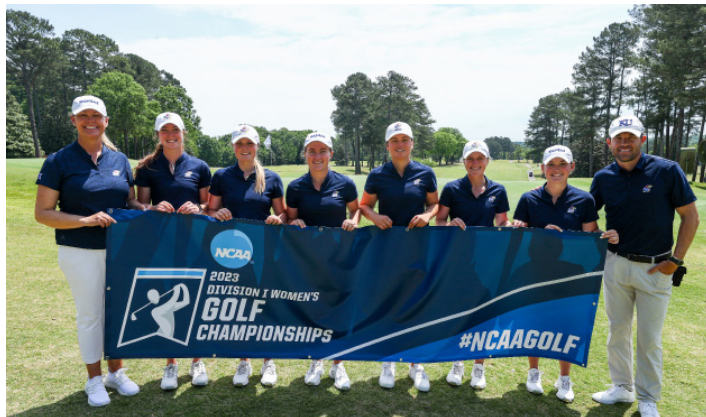

1993 NCAA Championships

University of Georgia Golf Course // Athens, Ga. // May 26-29

	Rd 1	Rd 2	Rd 3	Rd 4	Total
T15. Holly Reynolds	77	72	76	74	299

2014 NCAA Championships

Tulsa Country Club // Tulsa, Okla. // May 20-23

2023 NCAA Athens Regional
University of Georgia Golf Course
Athens, Georgia

KU Individual Records in the NCAA

Low Round 67, Yupaporn Kawinpakorn (2015, Rd.1)
Low 54-hole Total 213, Yupaporn Kawinpakorn (2015)
Best Finish (Regional) T9, Holly Reynolds (1993)
Best Finish (Championship) T15, Holly Reynolds (1993)