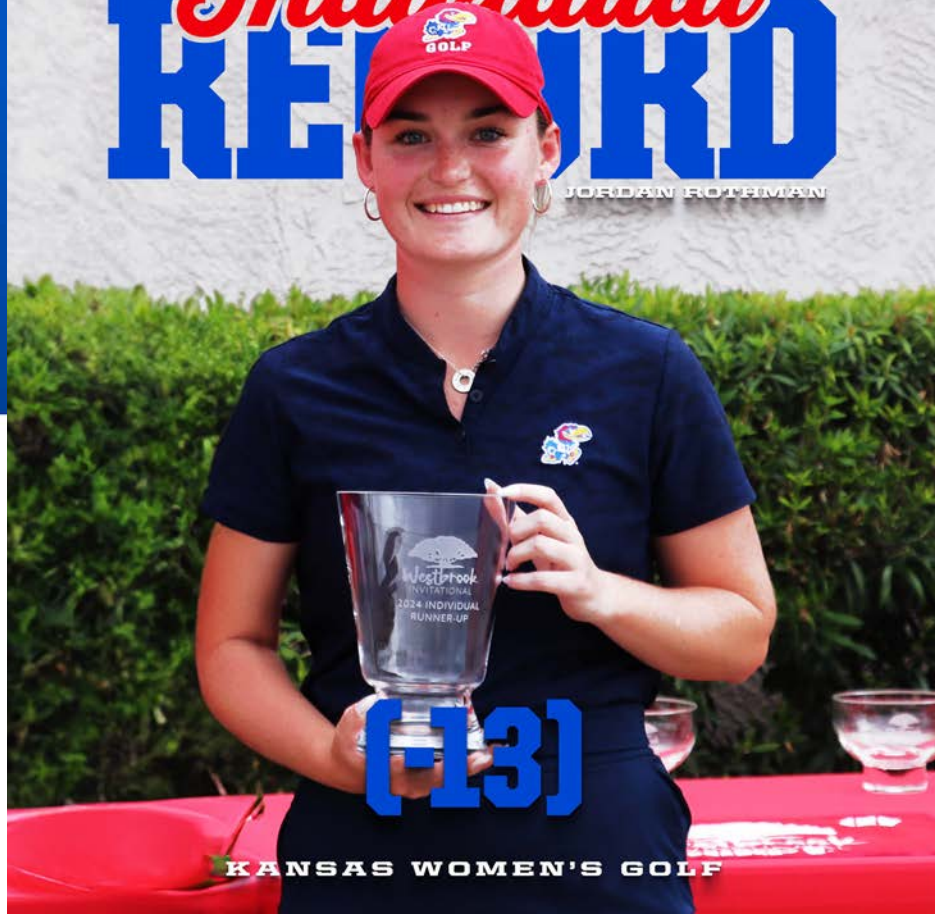

WESTBROOK INVITATIONAL

54 HOLE *Individual* REWARD

JORDAN ROTHMAN

(-13)

KANSAS WOMEN'S GOLF