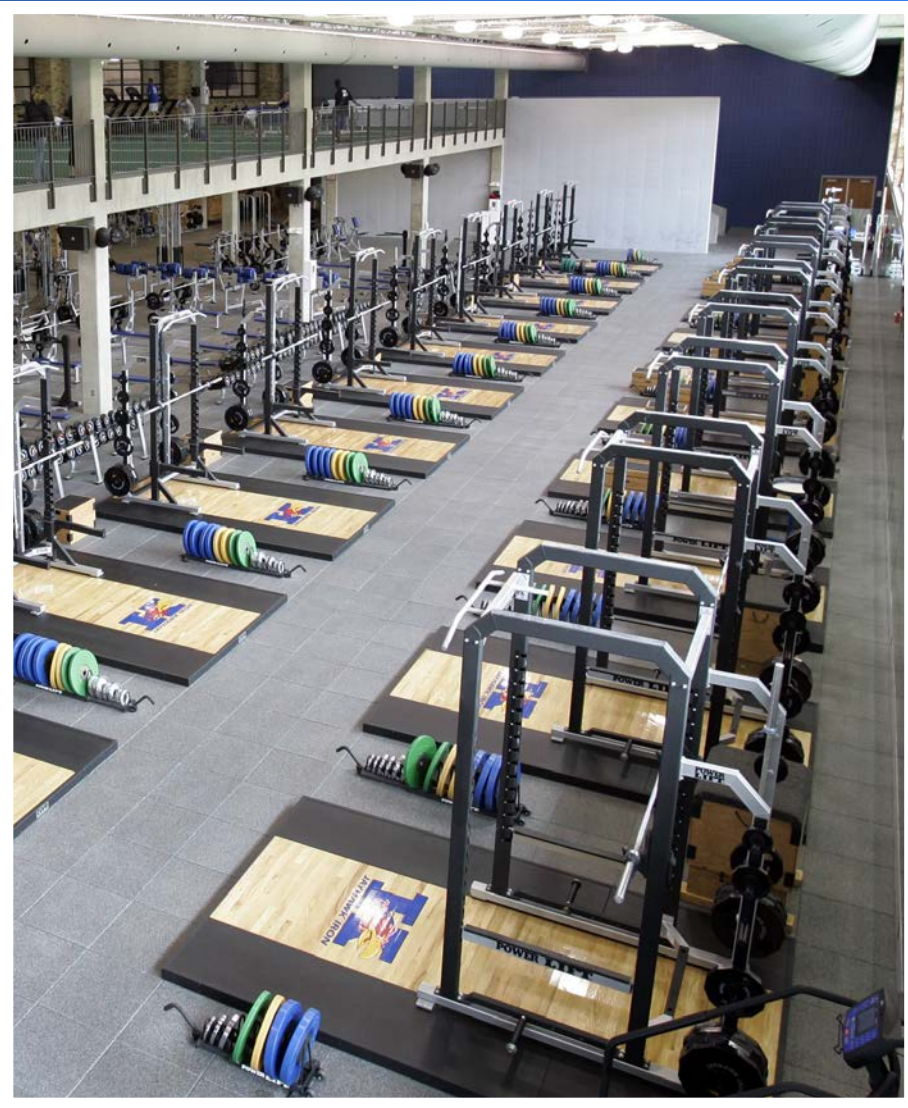

KU ATHLETICS RESOURCES

Strength and Conditioning

At Kansas we use top notch technology to track each athletes athletic performance progress and help minimize injuries

- Sparta Force Plate System
- EliteForm
- DexaScans